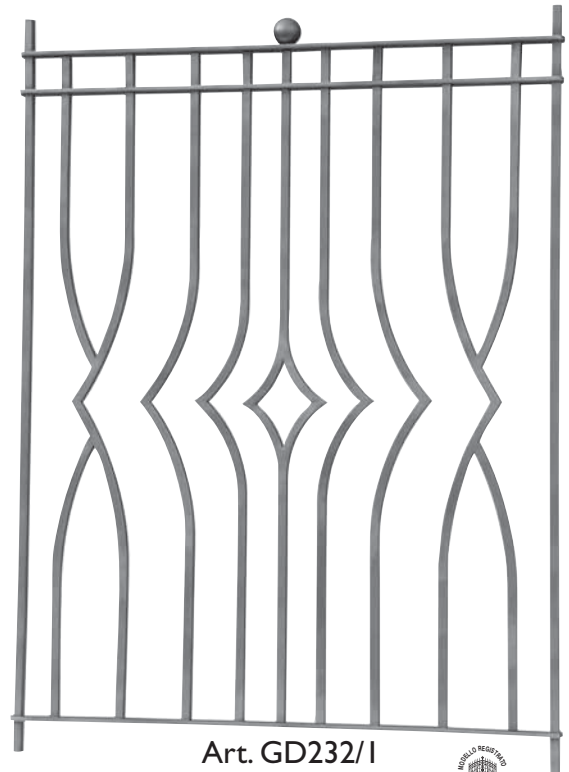

Art. GD232/I
Ø 12 x 12 mm
H 1000 mm - L 740 mm