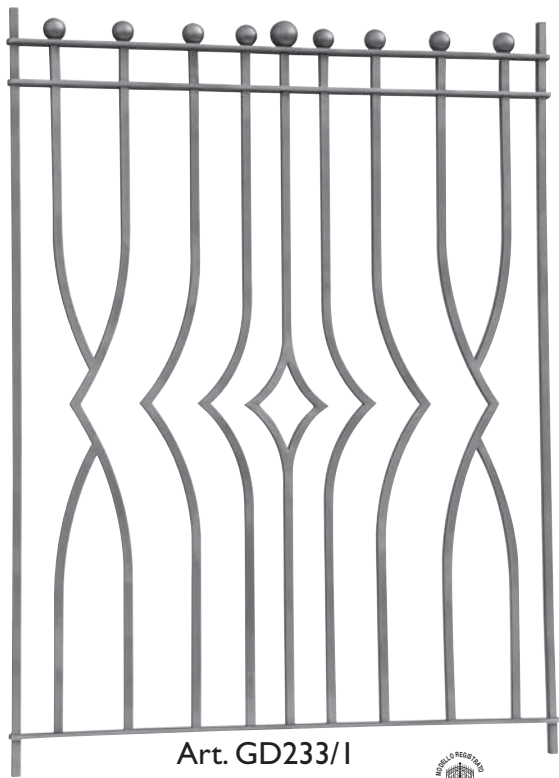

Art. GD233/I
Ø 12 x 12 mm
H 1000 mm - L 740 mm