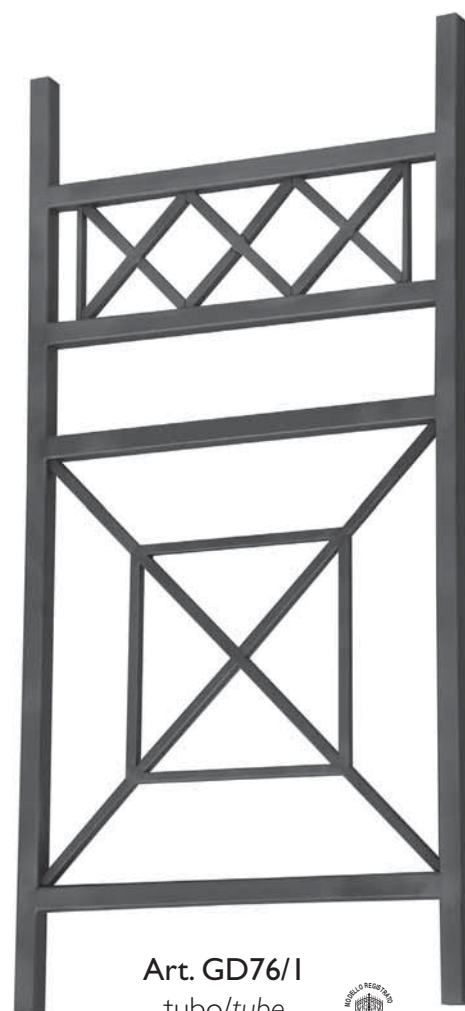

Art. 463/4
 ▧ 12 x 6 mm
 H 660 mm
 L 210 mm

ARTEFERRO

ARTEFERRO

Art. GD76/2
tubo/tube
Ø 25 x 25 mm
H 700 mm
L 500 mm

Art. GD76/1
tubo/tube
Ø 25 x 25 mm
H 1000 mm
L 500 mm

ARTEFERRO

Art. GD215/1
Ø 12 mm
H 1000 mm
L 250 mm