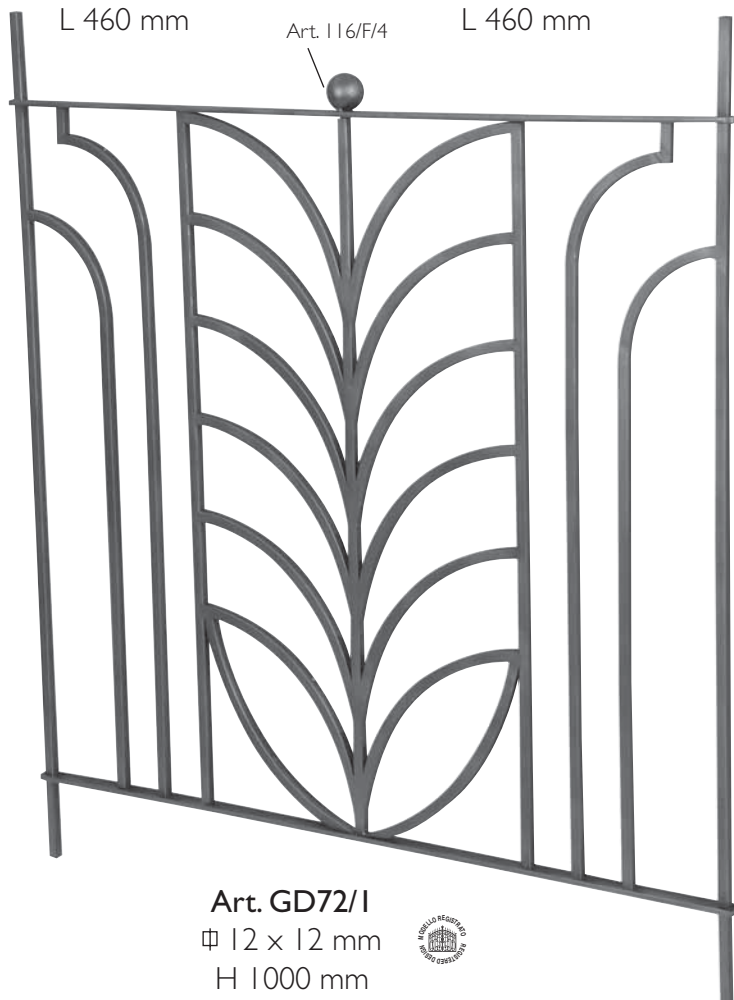

Art. GD71/I
 Φ 12 x 12 mm
H 1000 mm
L 460 mm

Art. GD70/I
 Φ 12 x 12 mm
H 1000 mm
L 460 mm