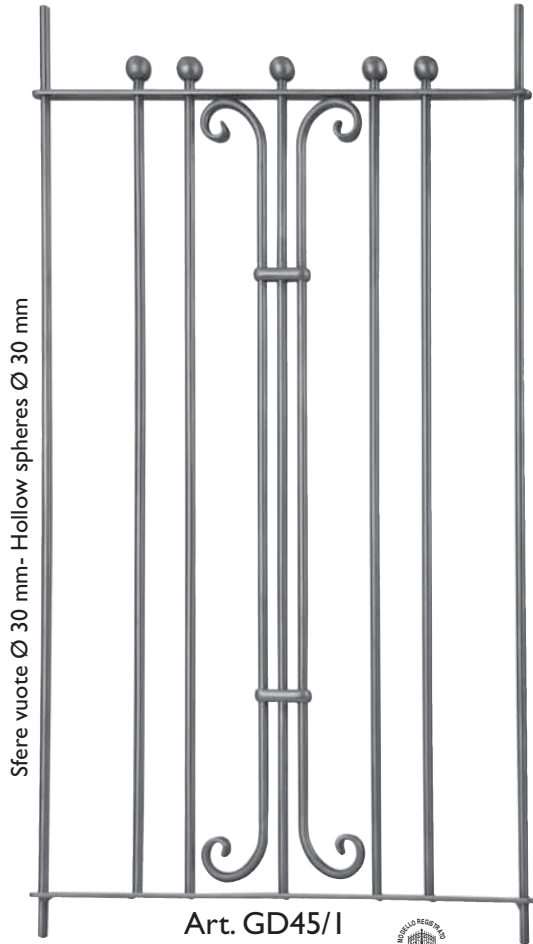

Art. GD47/2
 Ø 12 mm
 H 1000 mm
 L 125 mm

Sfere vuote - Hollow spheres

Art. GD50/1
 Ø 12 mm
 H 1000 mm
 L 240 mm

Art. GD66/3
 Ø 12 x 12 mm
 H 1000 mm
 L 235 mm

Art. GD67/1
 Ø 12 x 12 mm
 H 1000 mm
 L 125 mm

Art. GD39/2
 Ø 12 mm
 H 1000 mm
 L 60 mm

Art. GD39/1
 Ø 12 mm
 H 1000 mm
 L 200 mm

Art. GD39/3
 Ø 12 mm
 H 1000 mm
 L 190 mm

Art. GD41/2
 Ø 12 mm
 H 1000 mm
 L 130 mm

Art. GD42/2
 Ø 12 mm
 H 1000 mm
 L 115 mm

Art. GD45/1
 Ø 12 mm
 H 1000 mm - L 610 mm

Sfere vuote Ø 30 mm- Hollow spheres Ø 30 mm

ARTEFERRO

Art. GDI61/3
 ▧ 14 x 8 mm
 H 1000 mm
 L 80 mm

Art. GDI61/2
 ▧ 14 x 8 mm
 H 1000 mm
 L 85 mm

Art. GDI61/1
 ▧ 14 x 8 mm
 H 1000 mm
 L 200 mm