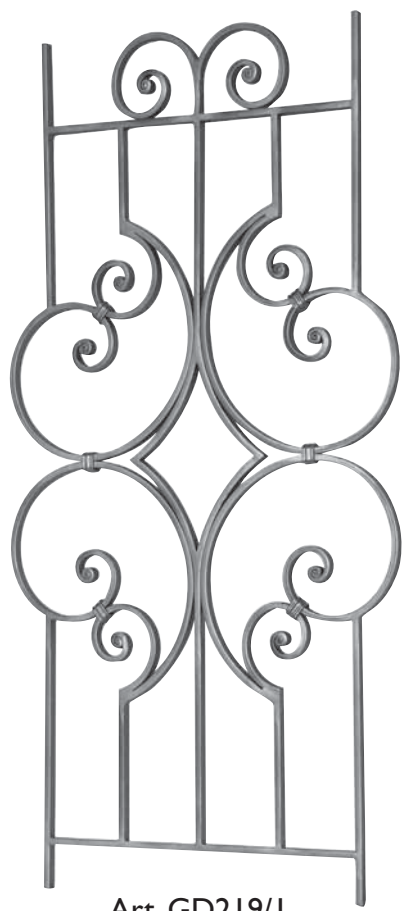

Art. GD73/I
 Φ 12 x 12 mm
H 1000 mm
L 455 mm